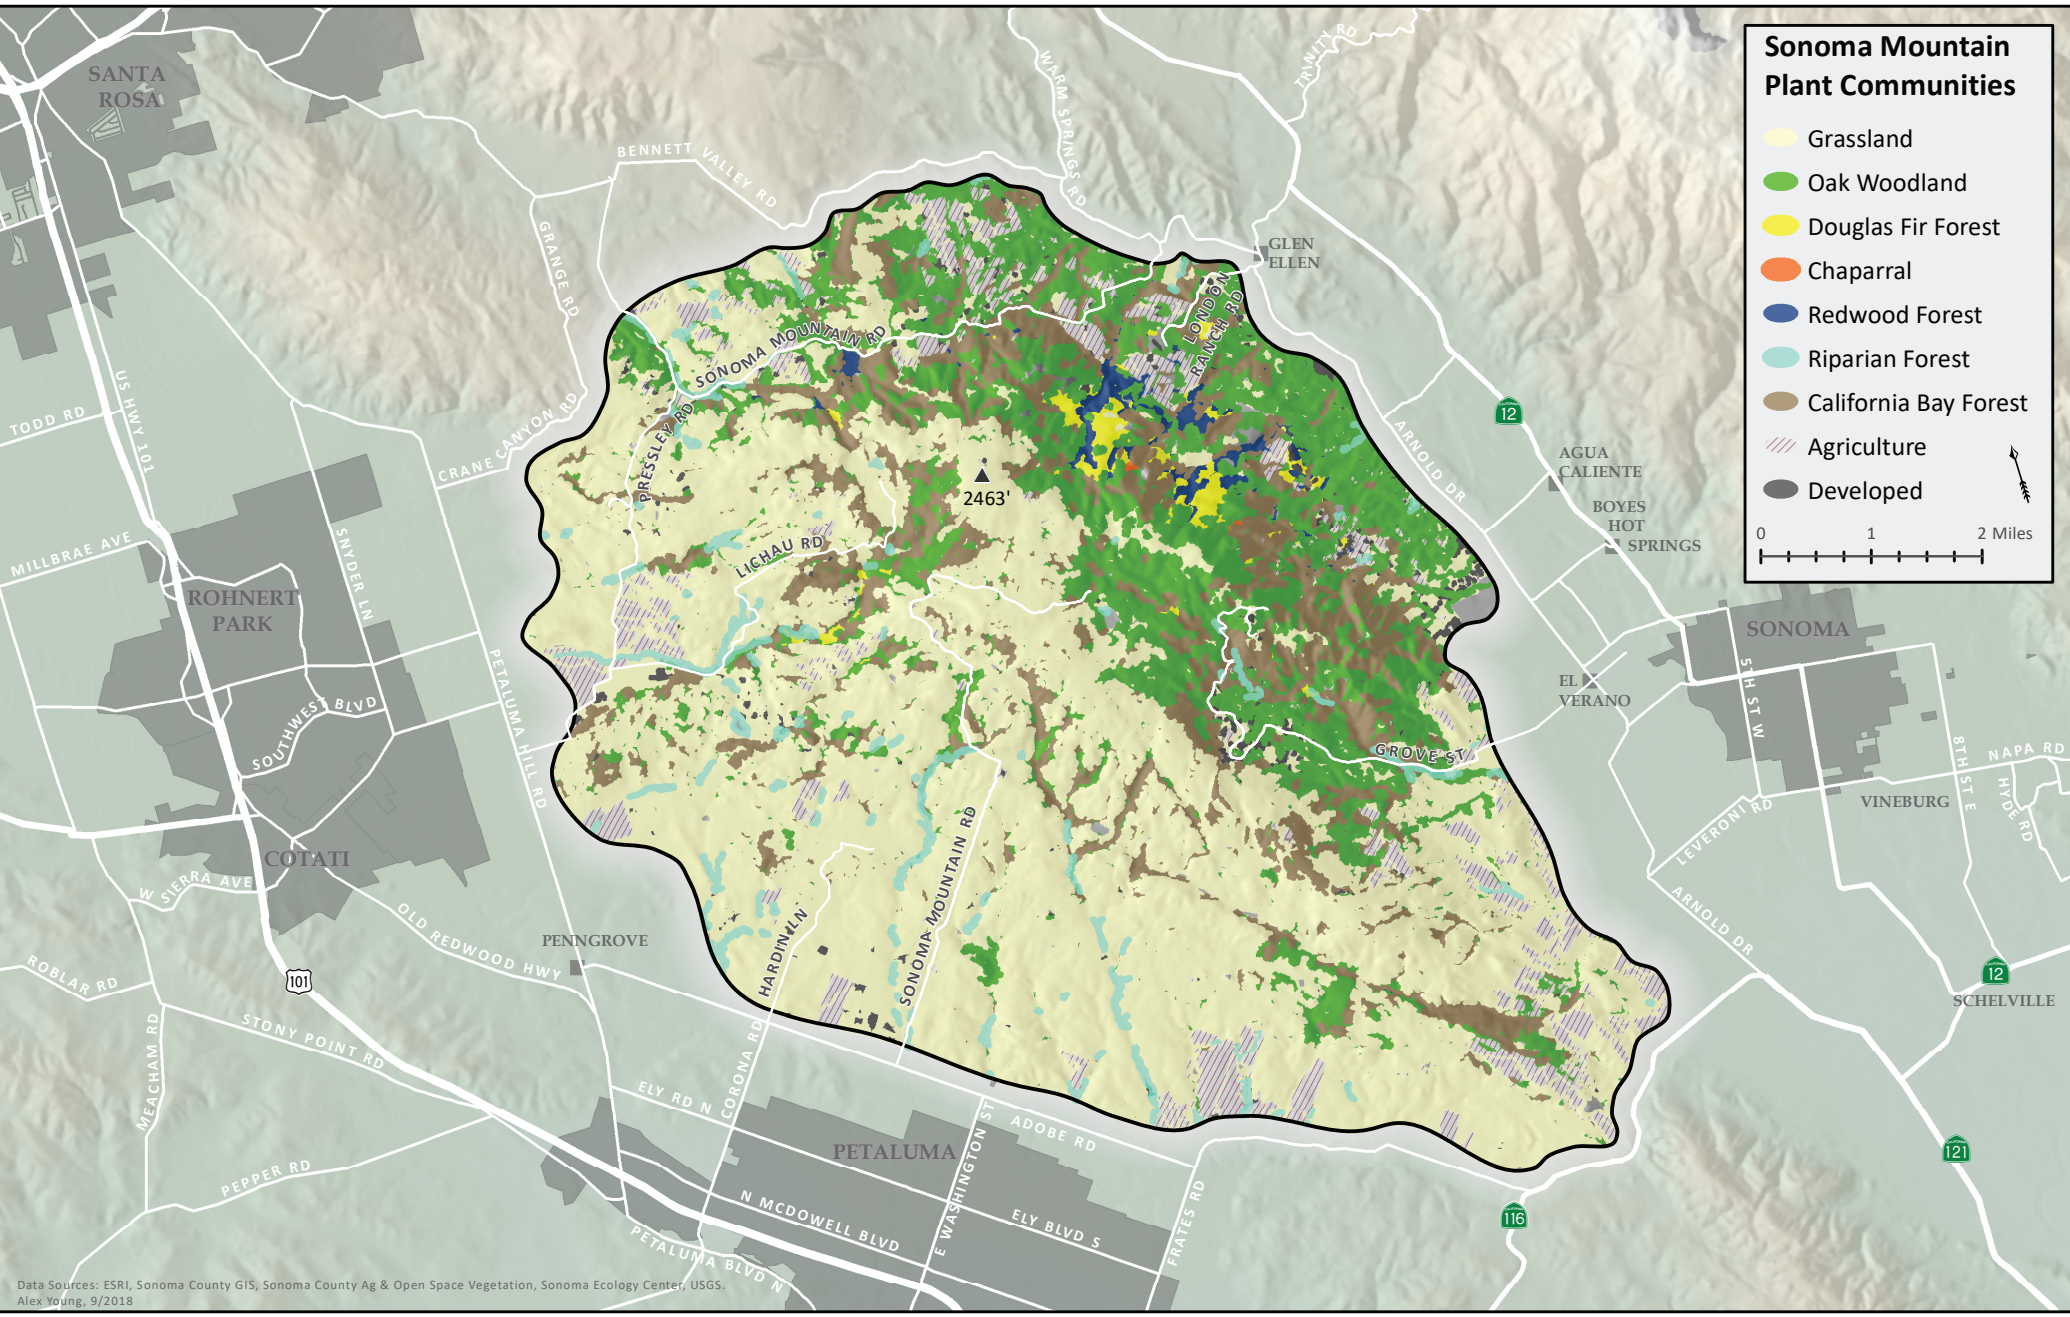

Sonoma Mountain Plant Communities

-  Grassland
-  Oak Woodland
-  Douglas Fir Forest
-  Chaparral
-  Redwood Forest
-  Riparian Forest
-  California Bay Forest
-  Agriculture
-  Developed

0 1 2 Miles

Data Sources: ESRI, Sonoma County GIS, Sonoma County Ag & Open Space Vegetation, Sonoma Ecology Center, USGS.
 Alex Young, 9/2018