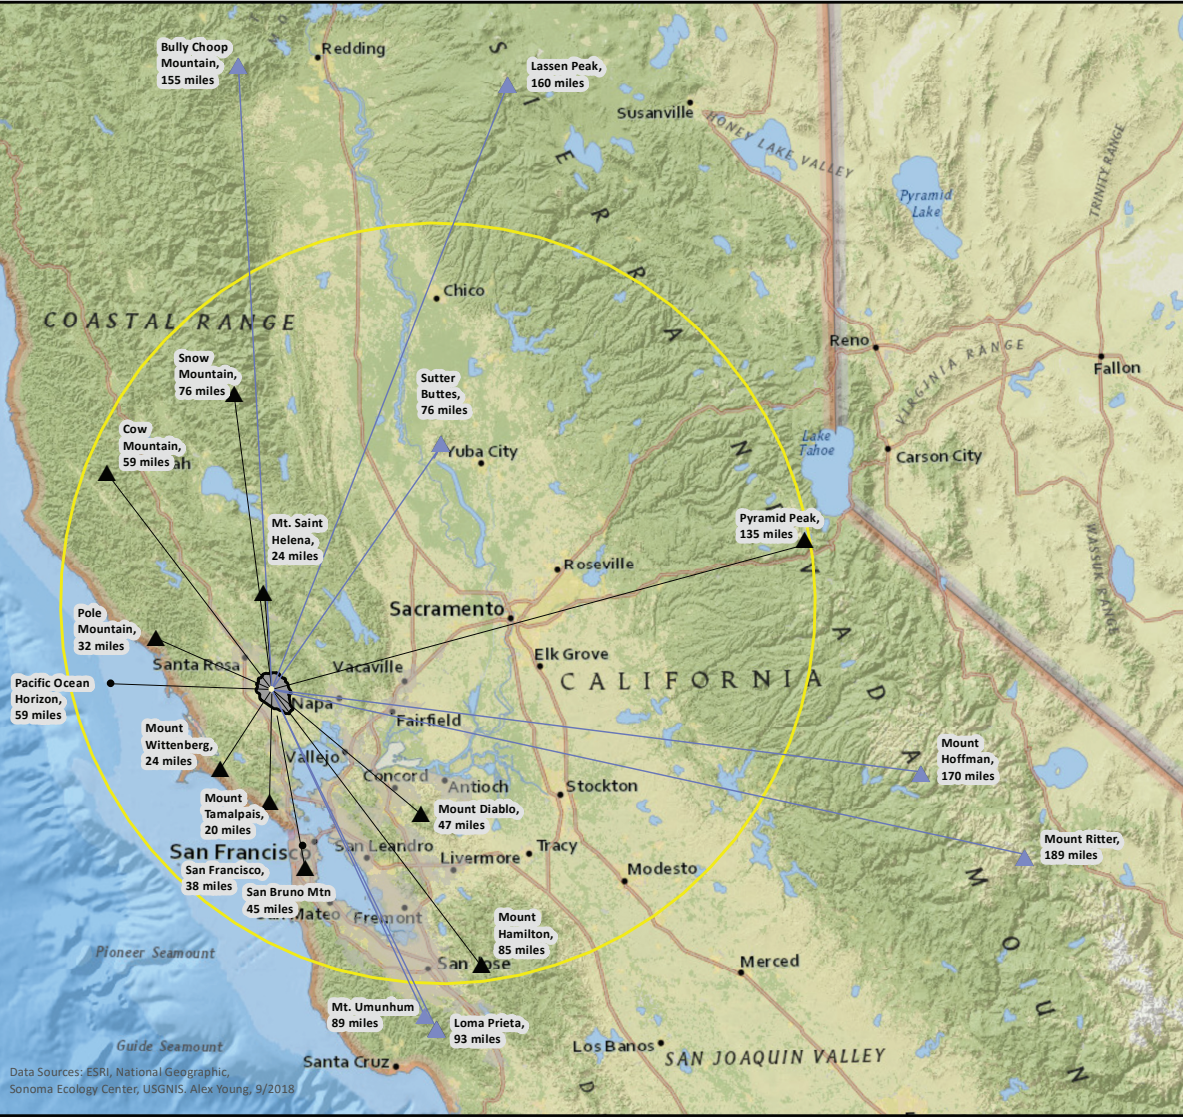

Peaks Visible from Sonoma Mountain

- ▲ Peak (possible view)
- ▲ Peak (observed view)

Viewshed line of sight

- Observed
- Possible
- Viewshed Area
- Sonoma Mountain

0 25 50 Miles

Data Sources: ESRI, National Geographic, Sonoma Ecology Center, USGNIS, Alex Young, 9/2018